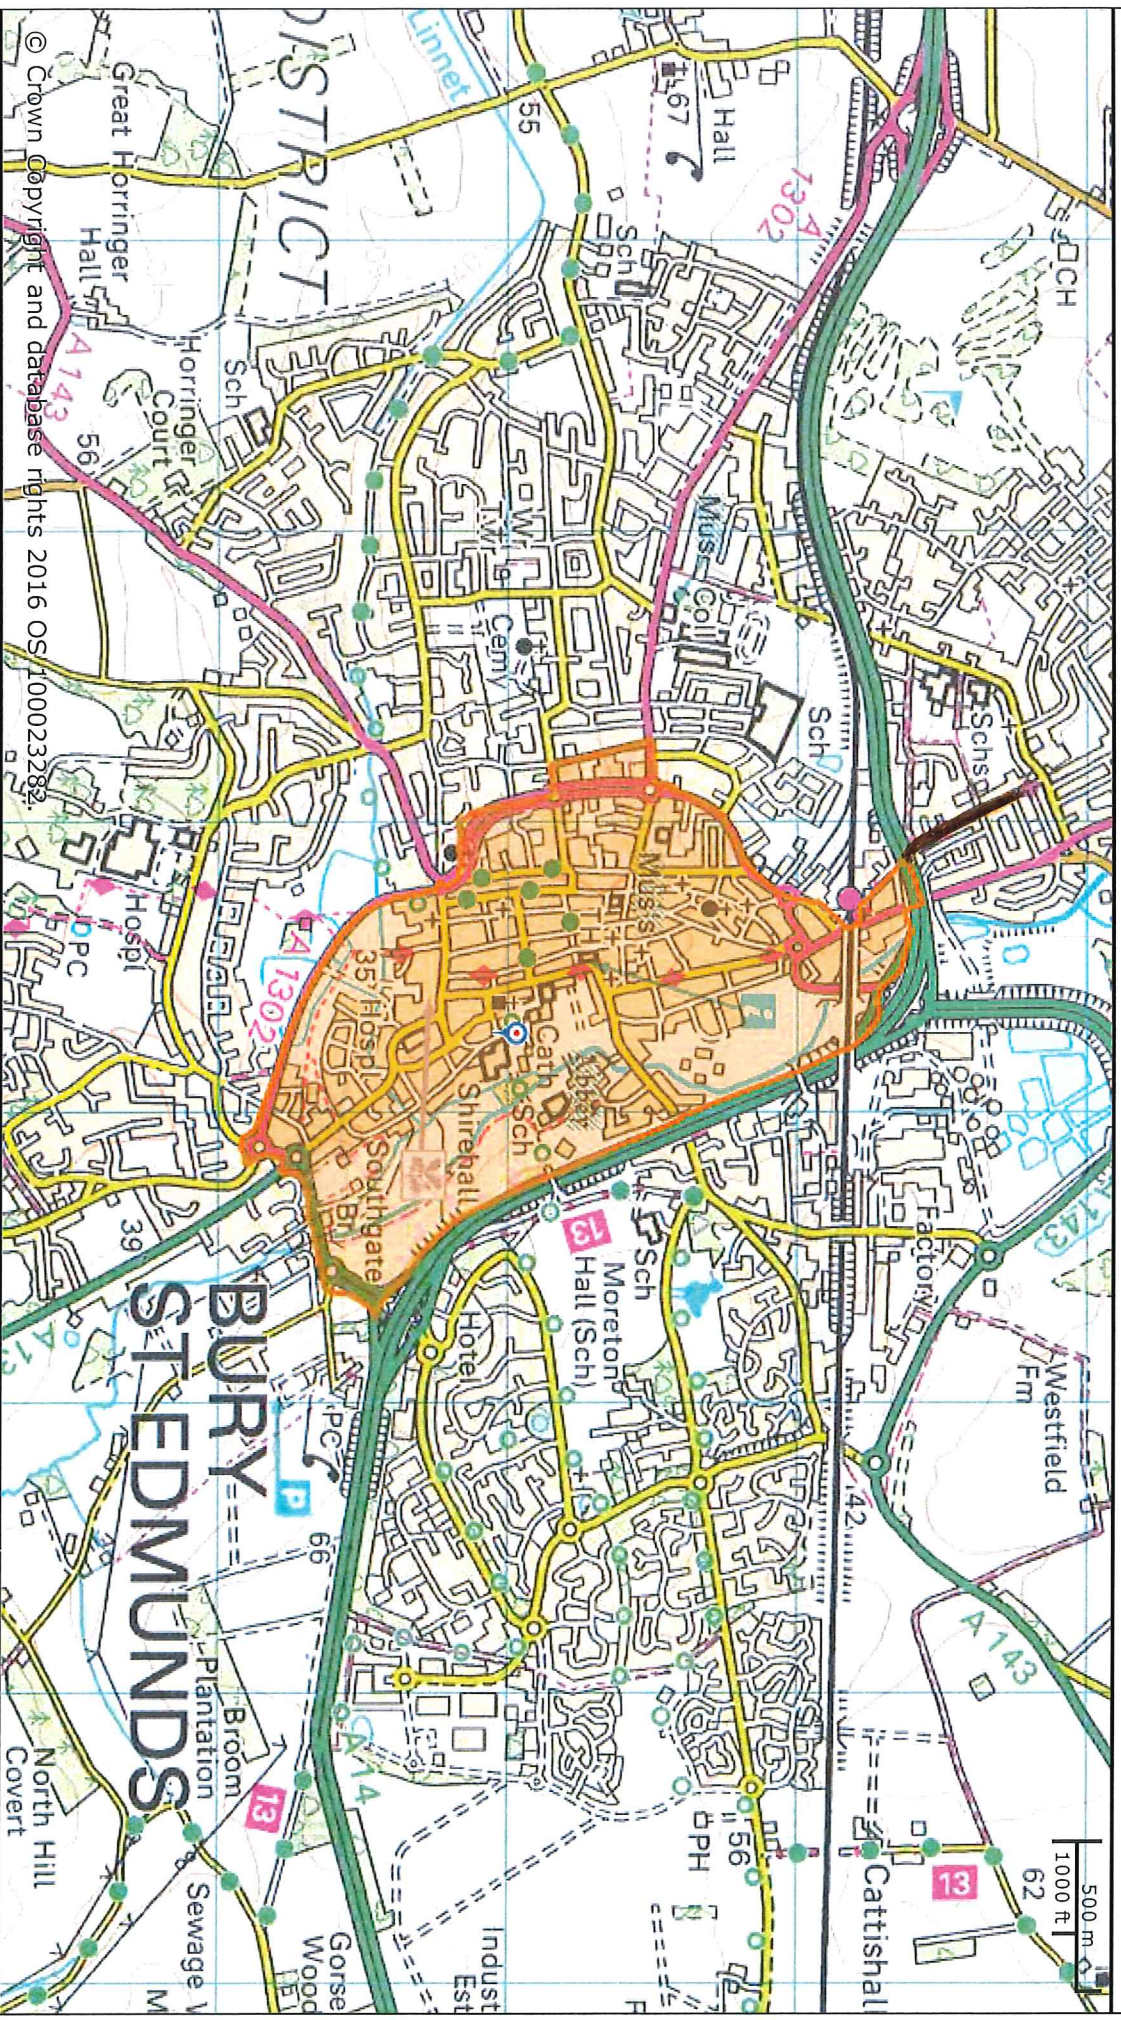

BSE DRAFT PSPO RESTRICTED AREA

© Crown Copyright and database rights 2016 OS 100023282

St Edmundsbury BC
Western Way
Bury St Edmunds
IP33 3YU
01284 763233

Forest Heath & St Edmundsbury councils
West Suffolk
working together

Forest Heath DC
College Heath Road
Mildenhall
IP28 7EY
01638 719000

Scale: 1:25000
Printed on: 15/12/2016 at 16:42 PM by cflitner

© Crown Copyright and database rights 2016
OS 100023282/100019675.